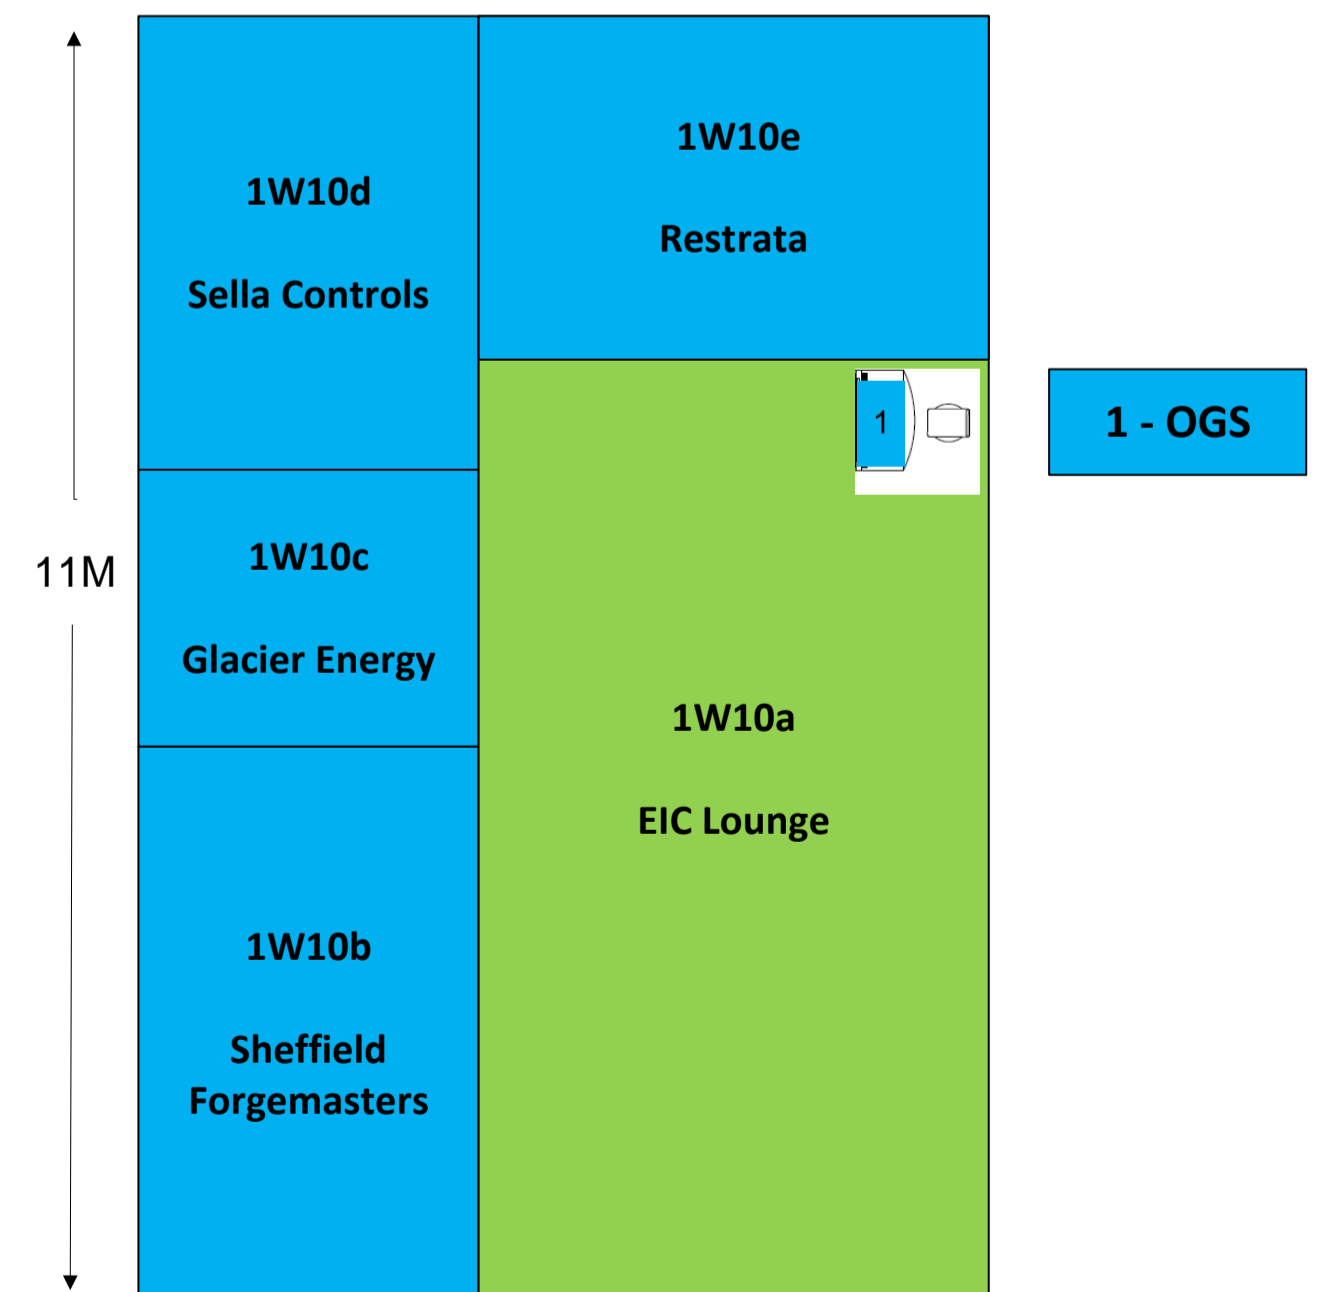

EIC Members

EIC Non Members

Main Entrance Doors   Main Entrance Doors

Front of hall