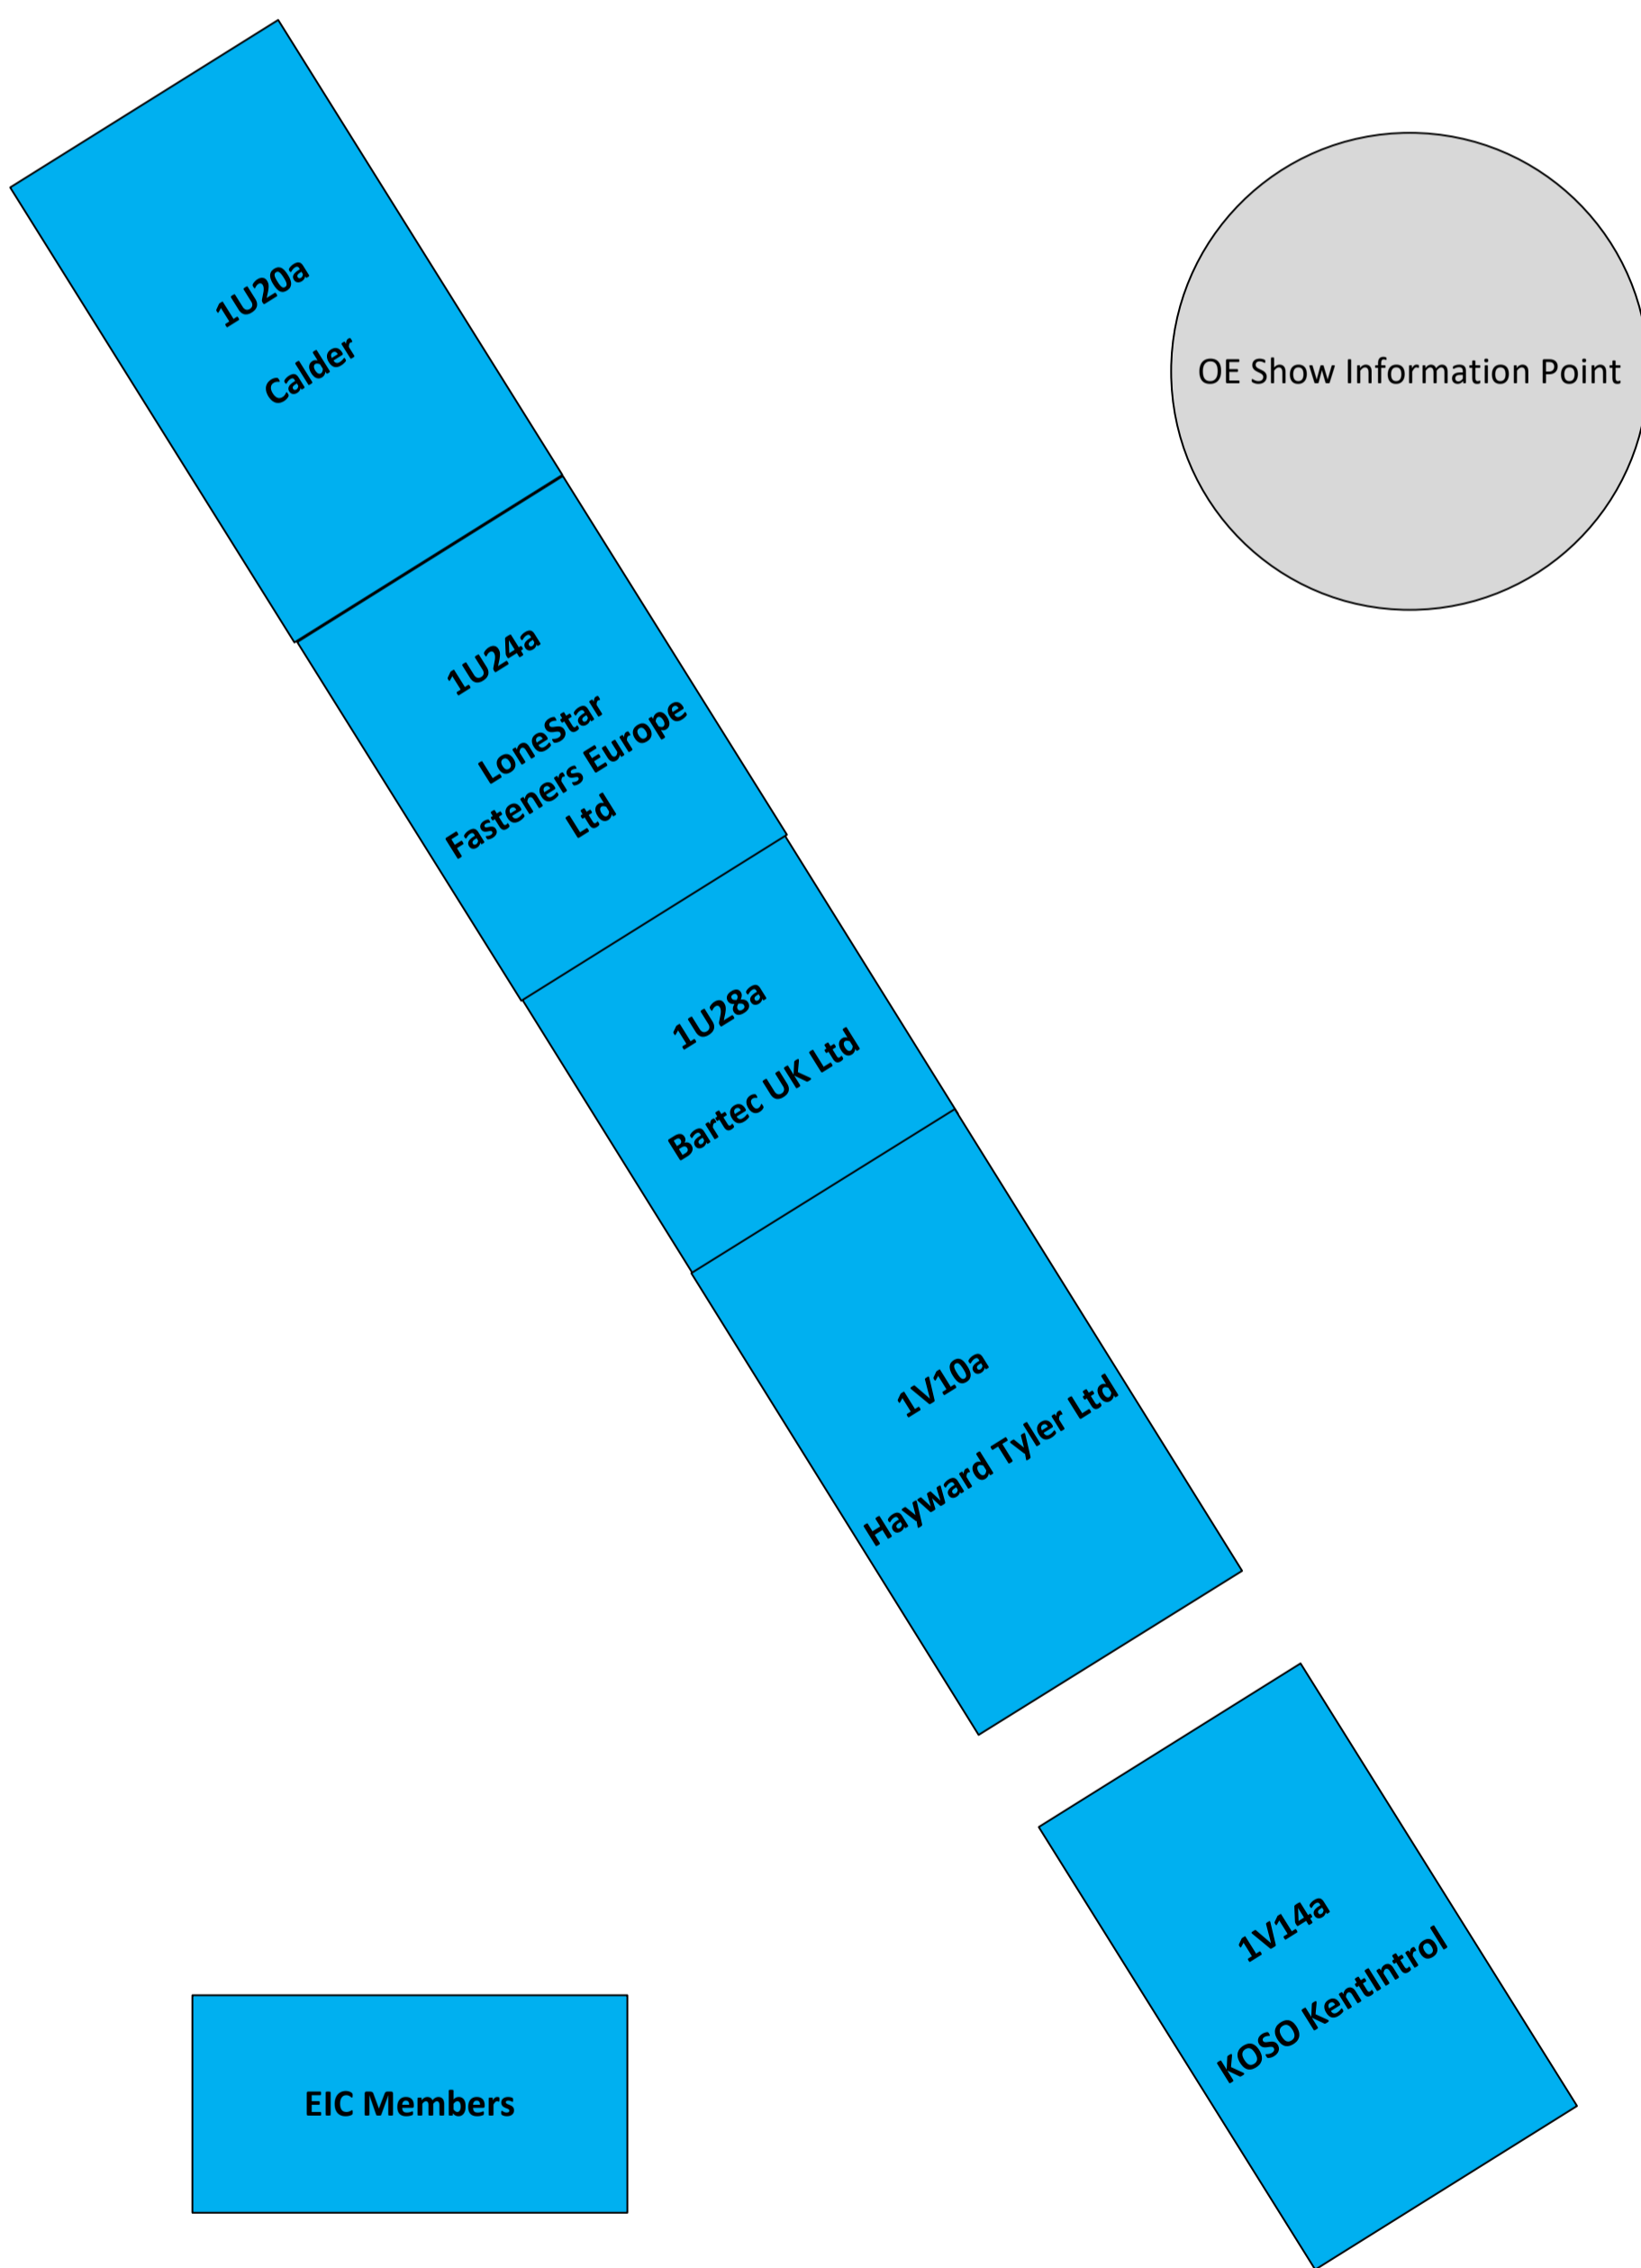

EIC Pavilion - OE2023

Hall 1

1U38b GE VERNOVA	1U38a FLEXITALLIC
1T33a BEKA Associates Ltd	1U32a Inov8 Systems
1U30b Raytec	1U30a LV Logistics Logi Trans Group

1V38d Centek Group	1V38b Pall Corporation
1V38c Destec Engineering Ltd	1V38a Consortiq
1V30c Kloeckner Metals UK	1V30a Roxtec Ltd
1V30b SPP Pumps	

Non EIC Group	
1V31 Arnlea Systems	
1W30a SAMSON Controls Ltd	

Collaboration Theatre	
1W20b BS&B Safety Systems Ltd	1W20a Amarinth